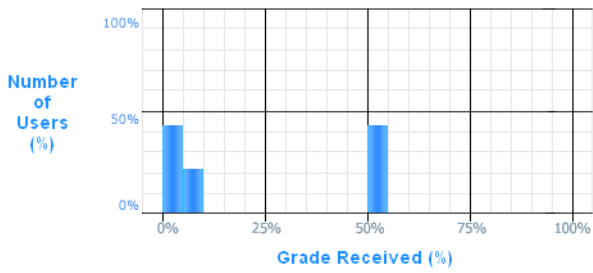

Close

[Back to Top](#)

[Help Page](#)

Source URL (retrieved on Nov 23 2009 - 10:41pm): <http://help.d2l.arizona.edu/students/grades>