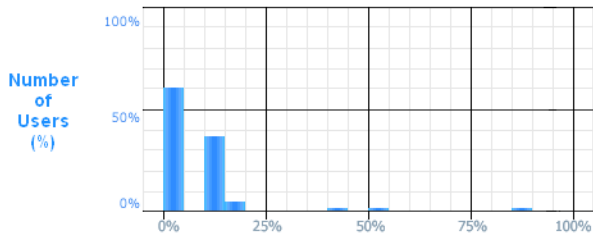

[Back to Top](#)

View Class Average and Other Statistics

View the class average and other statistics that the Instructor has chosen to release to students

You can choose to click the statistics icon () beside the category's name, or beside an individual assignment to view statistics for a particular [quiz](#) or assignment. The Instructor can choose to allow or not allow students the ability to see statistics.

Statistics for both Categories and Grade Items include

- Average
- Grade Distribution by number of users
- Final Grade

Category statistics

Quizzes - Statistics

Average:

Grade Distribution:

Close

Individual Grade Item statistics